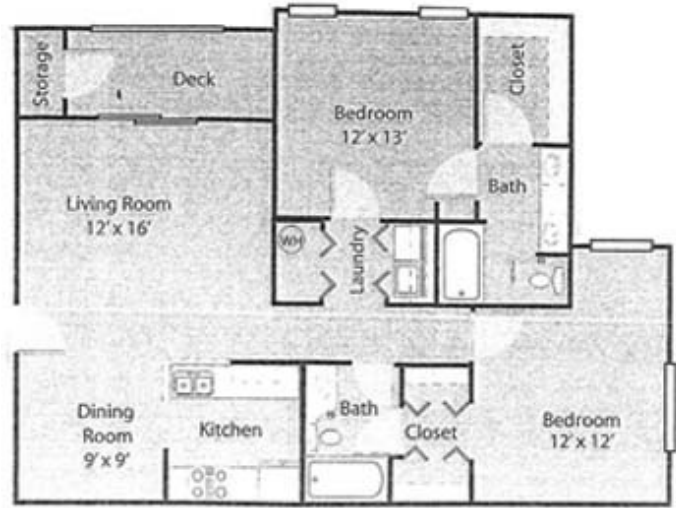

Meridian Floor Plans

1 Bedroom/1 Bath
Approx 591 sq.ft.

1 Bedroom/1 Bath
Approx. 740 sq. ft.

1 Bedroom/1 Bath
Approx. 810 sq.ft.

2 Bedroom/1 Bath
Approx. 898 sq.ft.

2Bedroom/1Bath
Approx. 986 sq.ft.

2Bedroom/2Bath
Approx. 1077 sq. ft.

2Bedroom/2Bath
Approx. 1165 sq. ft.

3Bedroom/2Bath
Approx. 1,329 sq.ft.