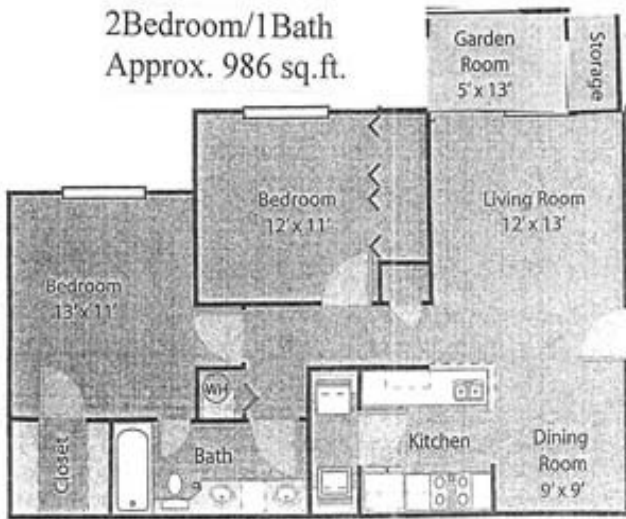

Meridian Floor Plans

1 Bedroom/1 Bath
Approx 591 sq.ft.

1 Bedroom/1 Bath
Approx. 740 sq. ft.

1 Bedroom/1 Bath
Approx. 810 sq.ft.

2 Bedroom/1 Bath
Approx. 898 sq.ft.

2Bedroom/1Bath
Approx. 986 sq.ft.

2Bedroom/2Bath
Approx. 1077 sq. ft.

2Bedroom/2Bath
Approx. 1165 sq. ft.

3Bedroom/2Bath
Approx. 1,329 sq.ft.